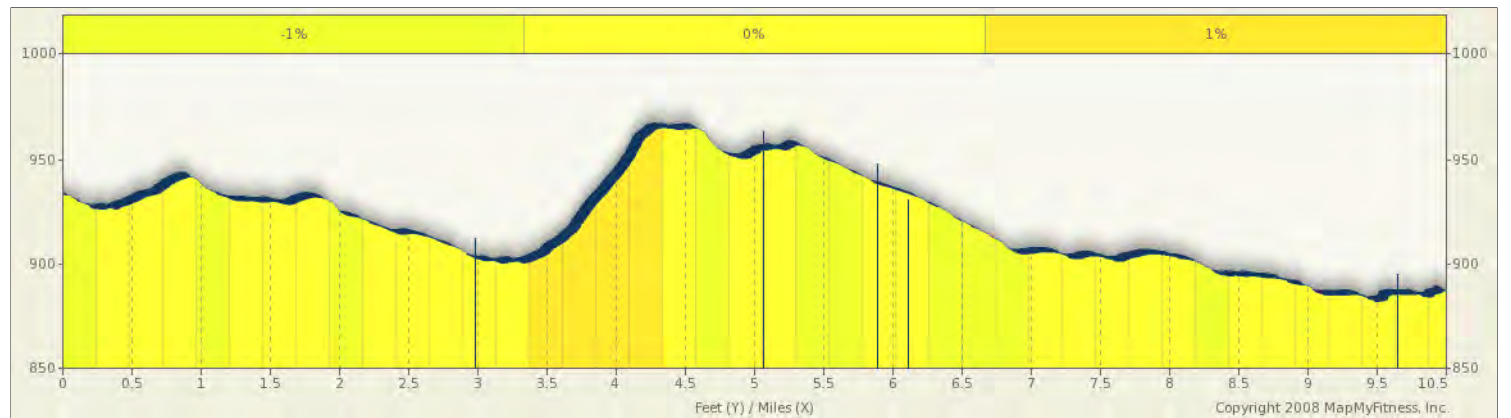

A ride mapped on 06/06/2011

Starts In , Kansas

10.41 miles

Description
Walnut/ St Paul alternate TT route 33K

A ride mapped on 06/06/2011

Starts In , Kansas

Notes		
AT	FOR	NOTES
3.12 mi.	1mi 2001ft	Head west on KS-146/160th Rd/ Ksthy 146 toward Victory Rd
		Red Checker
		Red Checker
		Red Checker
This segment shows 3.51 mi. (18,536 ft.) of your route.		

Notes		
AT	FOR	NOTES
4.5 mi.	4190ft	Turn left onto Udall Rd
5.29 mi.	4587ft	Head south on Udall Rd toward 150th Rd
6.16 mi.	3mi 4927ft	Head south on Udall Rd toward 140th Rd
10.09 mi.		Head south on Udall Rd toward Carroll St
This segment shows 7.34 mi. (38,751 ft.) of your route.		