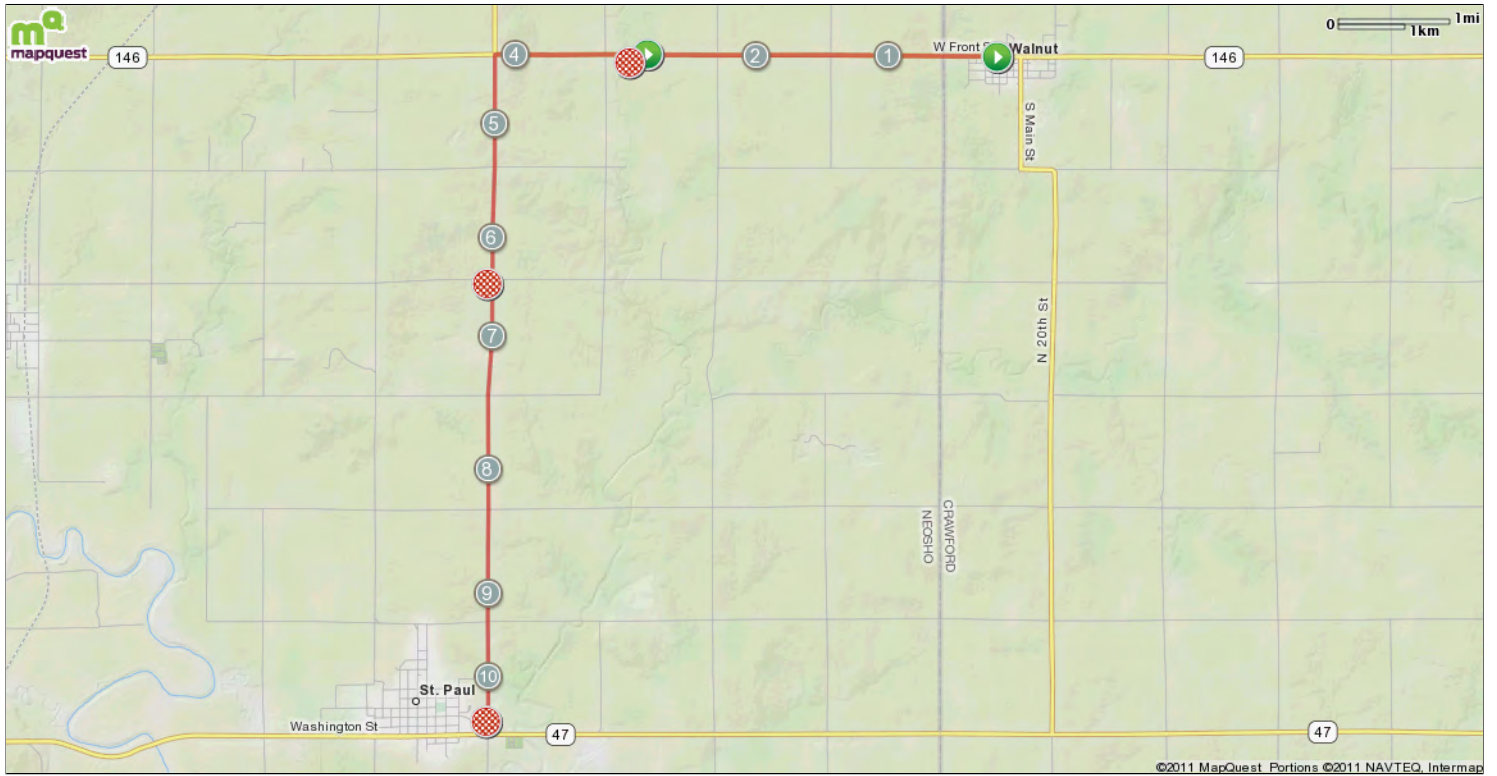

A ride mapped on 06/06/2011

Starts In , Kansas

10.41 miles

Description
Walnut/ St Paul alternate TT route 33K

A ride mapped on 06/06/2011

Starts In , Kansas

Notes		
AT	FOR	NOTES
3.12 mi.	1mi 2001ft	Head west on KS-146/160th Rd/ Ksthy 146 toward Victory Rd
		Red Checker
		Red Checker
		Red Checker
This segment shows 3.51 mi. (18,536 ft.) of your route.		

Notes		
AT	FOR	NOTES
4.5 mi.	4190ft	Turn left onto Udall Rd
5.29 mi.	4587ft	Head south on Udall Rd toward 150th Rd
6.16 mi.	3mi 4927ft	Head south on Udall Rd toward 140th Rd
10.09 mi.		Head south on Udall Rd toward Carroll St
This segment shows 7.34 mi. (38,751 ft.) of your route.		