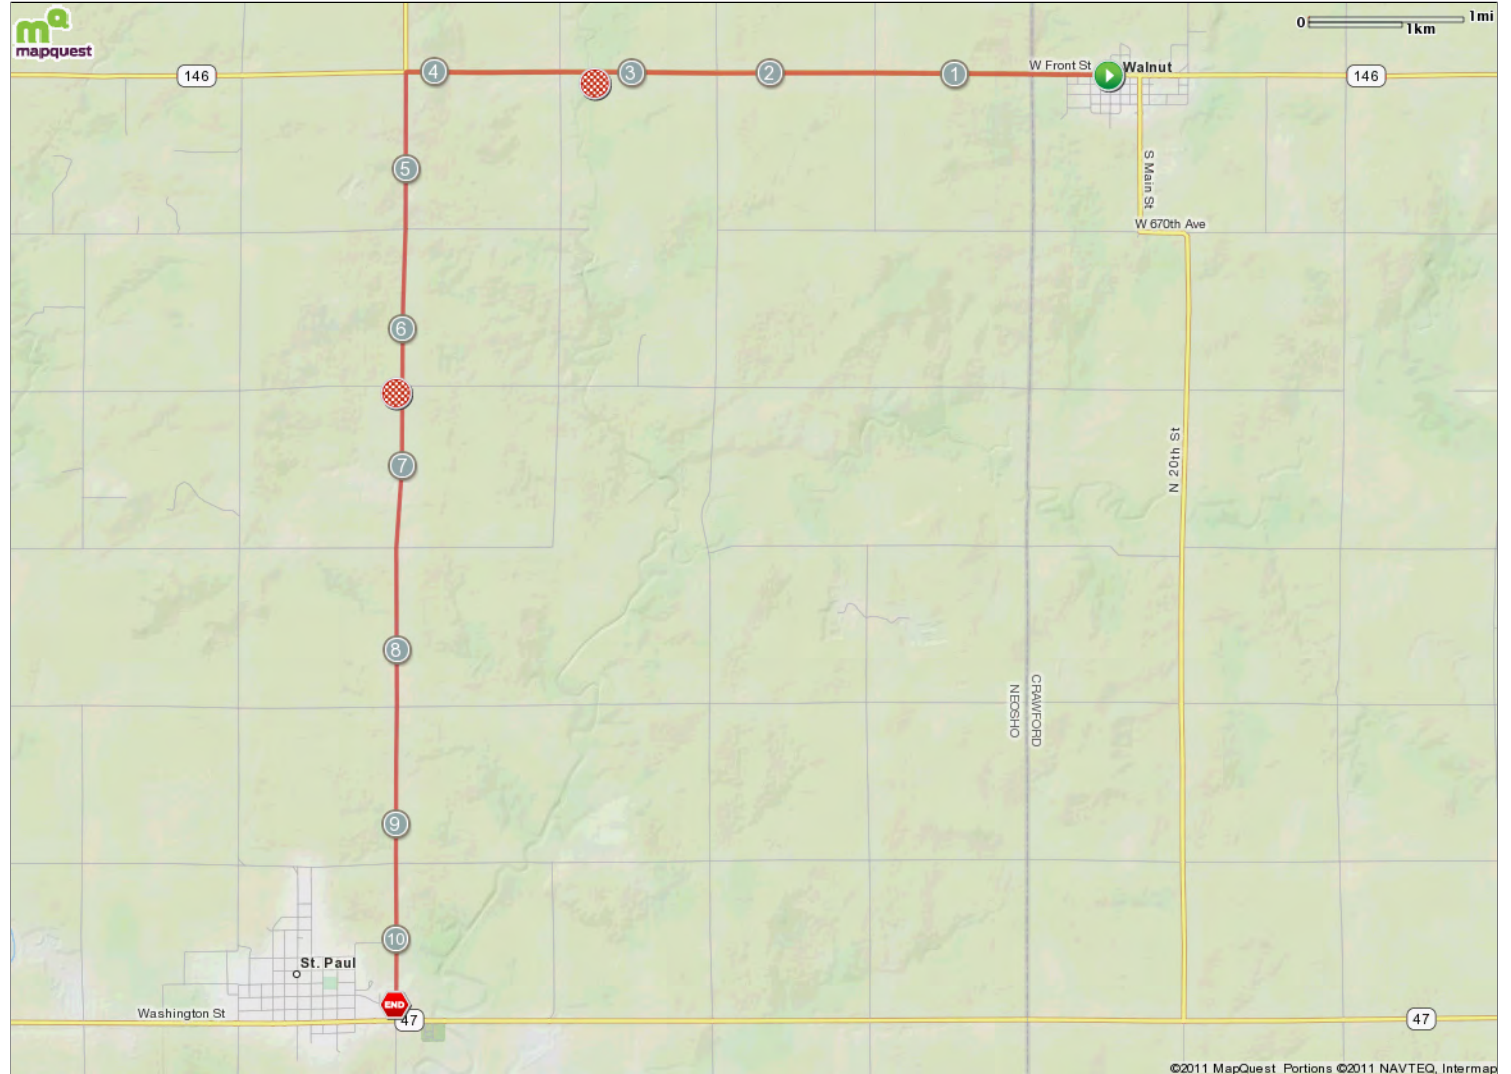

A ride mapped on 06/06/2011

Starts In , Kansas

10.41 miles

Description
Walnut/ St Paul alternate TT route 33K

A ride mapped on 06/06/2011

Starts In , Kansas

Notes		
AT	FOR	NOTES
3.12 mi.	1mi 2001ft	Head west on KS-146/160th Rd/ Ksthy 146 toward Victory Rd
		Red Checker
		Red Checker
		Red Checker
This segment shows 3.51 mi. (18,536 ft.) of your route.		

Notes		
AT	FOR	NOTES
4.5 mi.	4190ft	Turn left onto Udall Rd
5.29 mi.	4587ft	Head south on Udall Rd toward 150th Rd
6.16 mi.	3mi 4927ft	Head south on Udall Rd toward 140th Rd
10.09 mi.		Head south on Udall Rd toward Carroll St
This segment shows 7.34 mi. (38,751 ft.) of your route.		